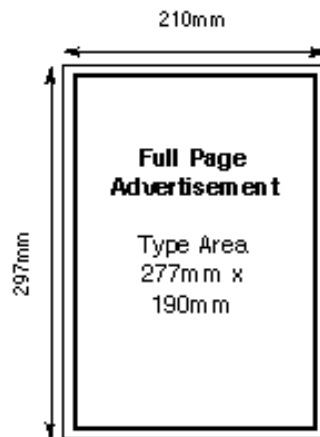

# Size Specifications

## HALF PAGE

**Half Page Horizontal**  
Bleed Size 138mm x 216mm  
Trim Size 135mm x 210mm

**Half Page Vertical**  
Bleed Size 303mm x 106mm  
Trim Size 297mm x 100mm

*Please observe our type areas, and ensure all text is kept 10mm from all edges*

## FULL PAGE

*Please observe our type areas, and ensure all text is kept 10mm from all edges*

Full Page Bleed 303mm x 216mm  
Full Page Trim Size 297mm x 210mm  
Full Page Type Area 277mm x 190mm

## DOUBLE PAGE SPREAD

*Please observe our type areas, and ensure all text is kept 10mm from all edges*

Double Page Spread Bleed 303mm x 426mm  
Double Page Spread Trim Size 297mm x 420mm  
Double Page Spread Type Area 277mm x 190mm