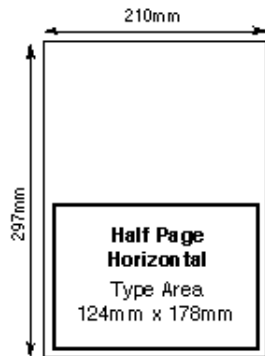

# Size Specifications

## HALF PAGE

**Half Page Horizontal**  
Bleed Size 138mm x 216mm  
Trim Size 135mm x 210mm

**Half Page Vertical**  
Bleed Size 303mm x 106mm  
Trim Size 297mm x 100mm

*Please observe our type areas, and ensure all text is kept 10mm from all edges*

## FULL PAGE

*Please observe our type areas, and ensure all text is kept 10mm from all edges*

Full Page Bleed 303mm x 216mm  
Full Page Trim Size 297mm x 210mm  
Full Page Type Area 277mm x 190mm

## DOUBLE PAGE SPREAD

*Please observe our type areas, and ensure all text is kept 10mm from all edges*

Double Page Spread Bleed 303mm x 426mm  
Double Page Spread Trim Size 297mm x 420mm  
Double Page Spread Type Area 277mm x 190mm