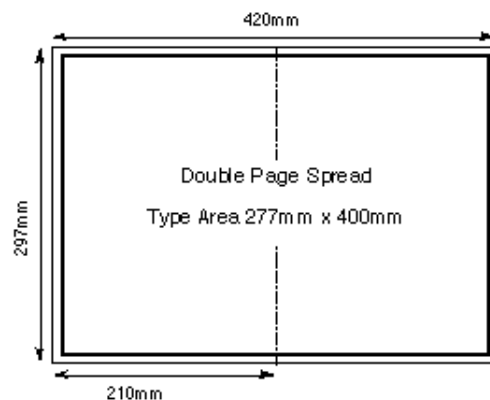

# Size Specifications

## HALF PAGE

**Half Page Horizontal**  
Bleed Size 138mm x 216mm  
Trim Size 135mm x 210mm

**Half Page Vertical**  
Bleed Size 303mm x 106mm  
Trim Size 297mm x 100mm

*Please observe our type areas, and ensure all text is kept 10mm from all edges*

## FULL PAGE

*Please observe our type areas, and ensure all text is kept 10mm from all edges*

Full Page Bleed 303mm x 216mm  
Full Page Trim Size 297mm x 210mm  
Full Page Type Area 277mm x 190mm

## DOUBLE PAGE SPREAD

*Please observe our type areas, and ensure all text is kept 10mm from all edges*

Double Page Spread Bleed 303mm x 426mm  
Double Page Spread Trim Size 297mm x 420mm  
Double Page Spread Type Area 277mm x 190mm